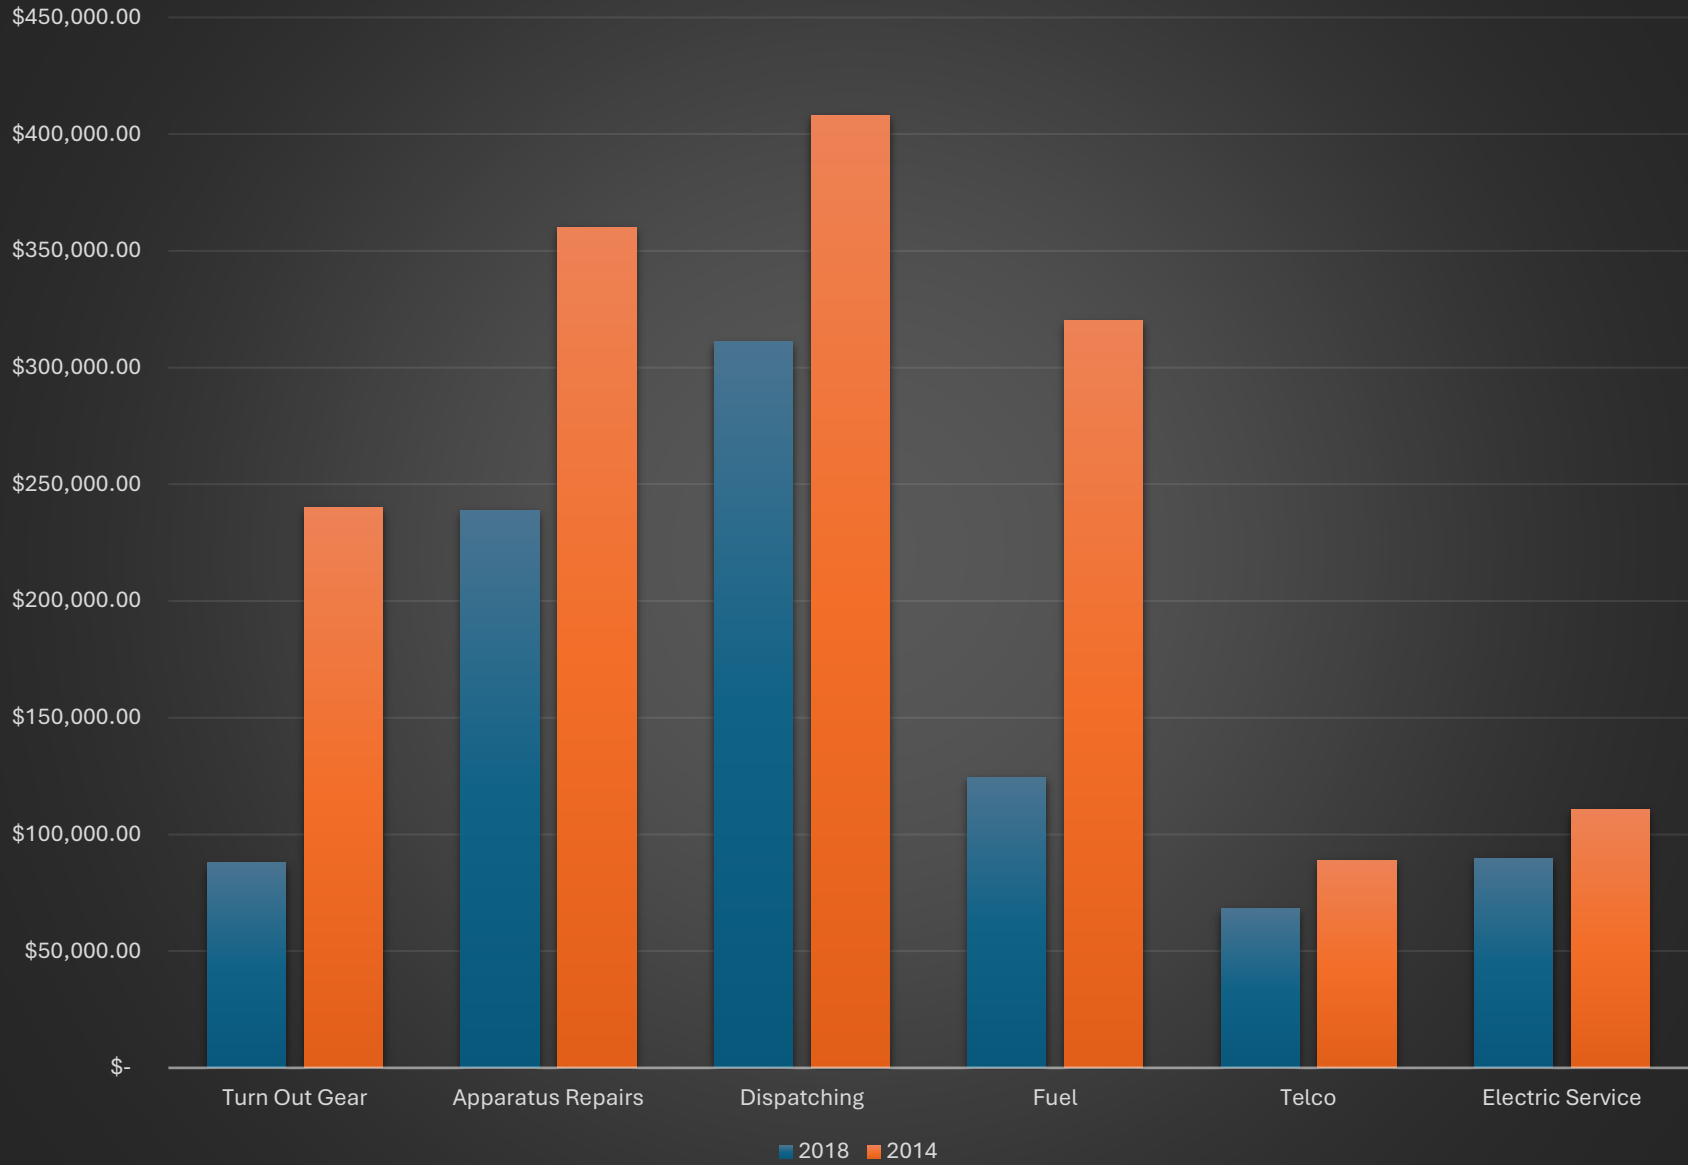

Cost Change 2018-2024

Engine Costs

\$1,200,000

\$1,000,000

\$800,000

\$600,000

\$400,000

\$200,000

\$0

■ 2021 ■ 2024

Ambulance Costs

■ 2018 ■ 2024

Fire Station Build Costs