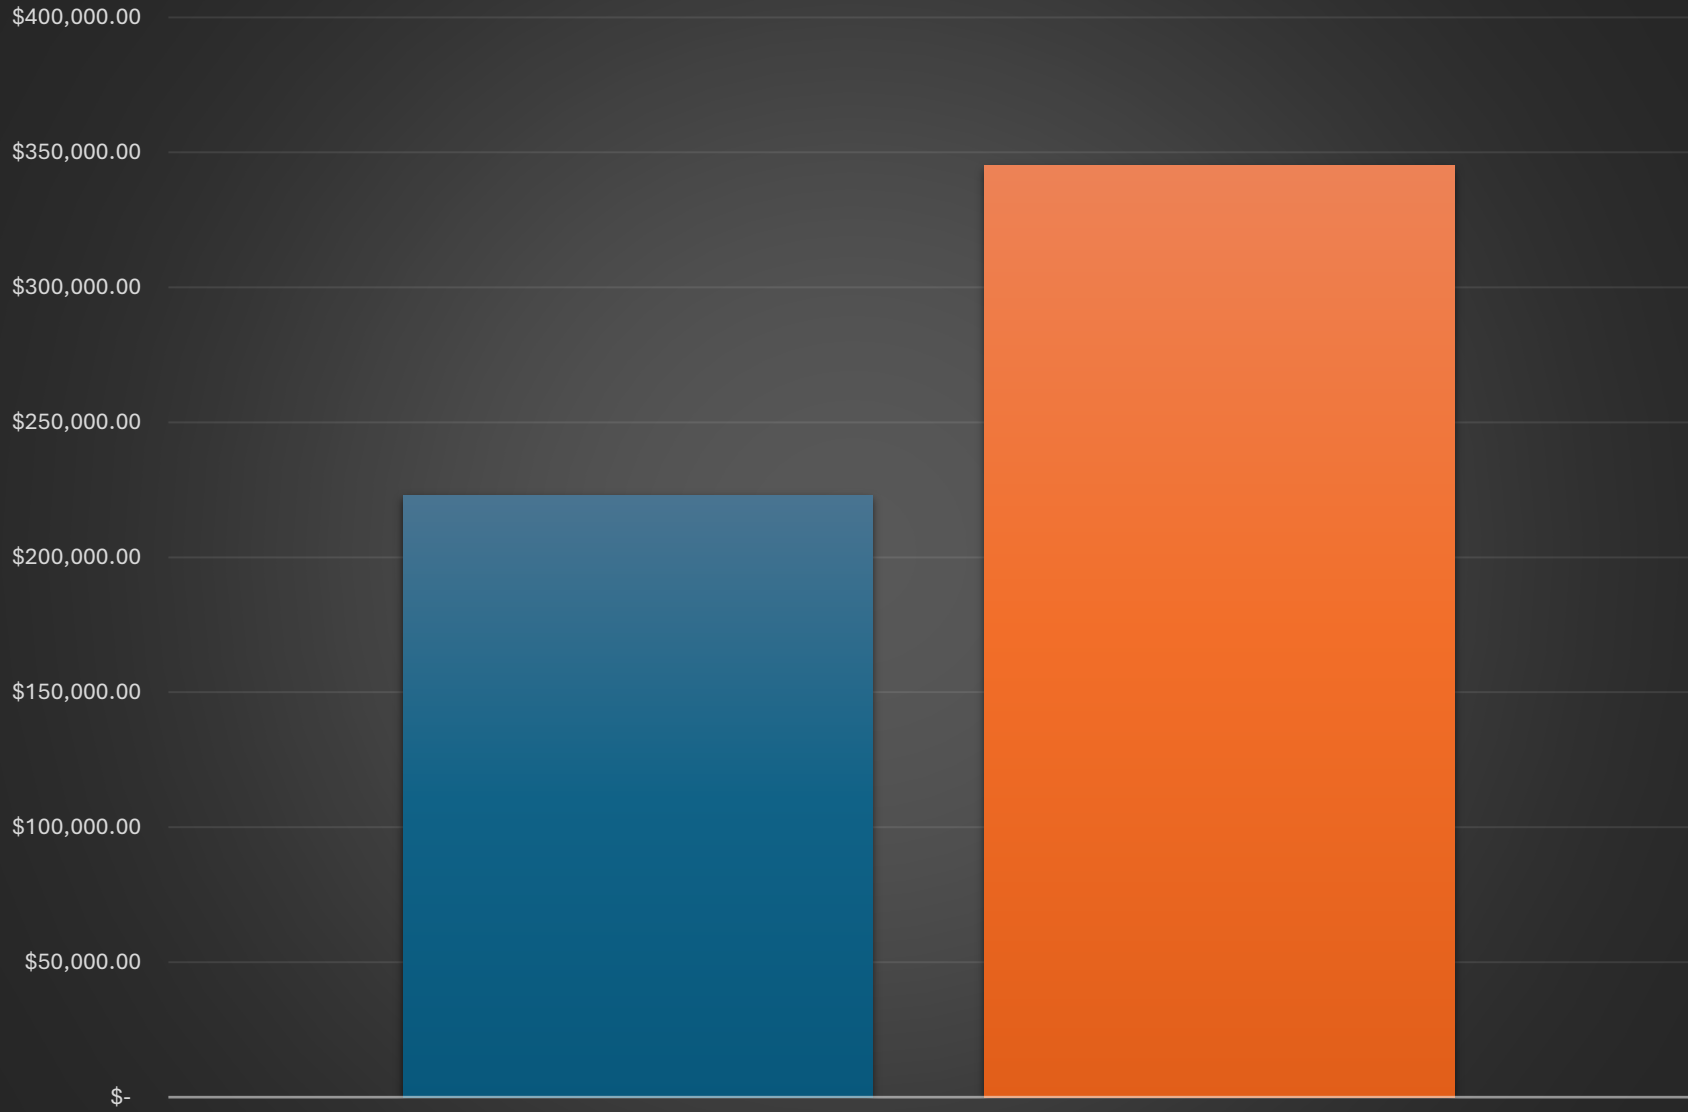

Cost Change 2018-2024

Engine Costs

\$1,200,000

\$1,000,000

\$800,000

\$600,000

\$400,000

\$200,000

\$0

■ 2021 ■ 2024

Ambulance Costs

■ 2018 ■ 2024

Fire Station Build Costs